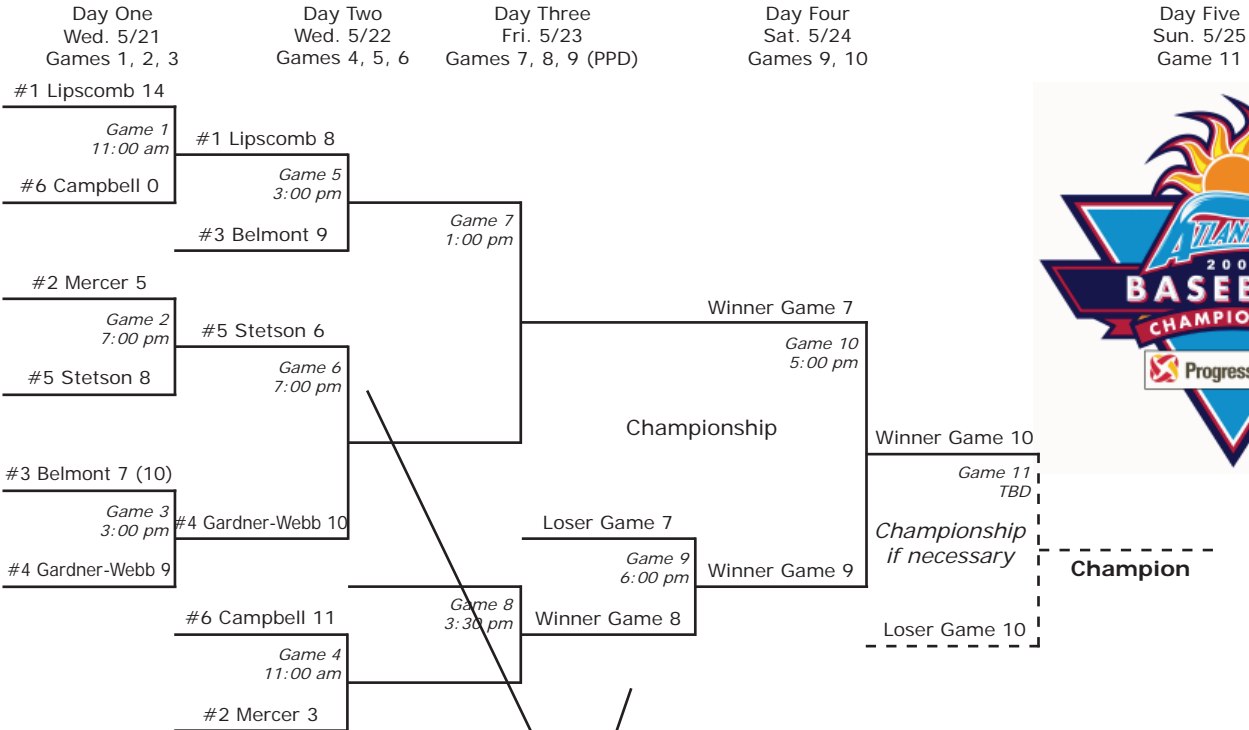

**2008 Baseball Championship Presented By Progress Energy  
Stetson University \* 5/21-5/25  
Melching Field at Conrad Park \* DeLand, Fla.**

Championship Schedule	
<b>Wednesday, 5/21</b>	Game 1: #1 LIP 14 #6 CAM 0 Game 2: #5 STET 8 #2 MER 5 Game 3: #3 GWU 9 #4 BEL 7 (10)
<b>Thursday, 5/22</b>	Game 4: #6 CAM 11 #2 MER 3 Game 5: #4 BEL 9 #1 LIP 8 Game 6: #3 GWU 10 #5 STET 6
<b>Friday, 5/23</b>	Game 7: #1 LIP 12 #5 STET 4 Game 8: #4 BEL 6 #6 CAM 3 Game 9: #1 LIP v. #3 GWU - PPD
<b>Saturday, 5/24</b>	Game 9: #1 LIP 8 #3 GWU 2 Game 10: #3 GWU 6, #4 BEL 3
<b>Sunday, 5/25</b>	Game 11: #1 LIP 10 #3 GWU 9 (15)