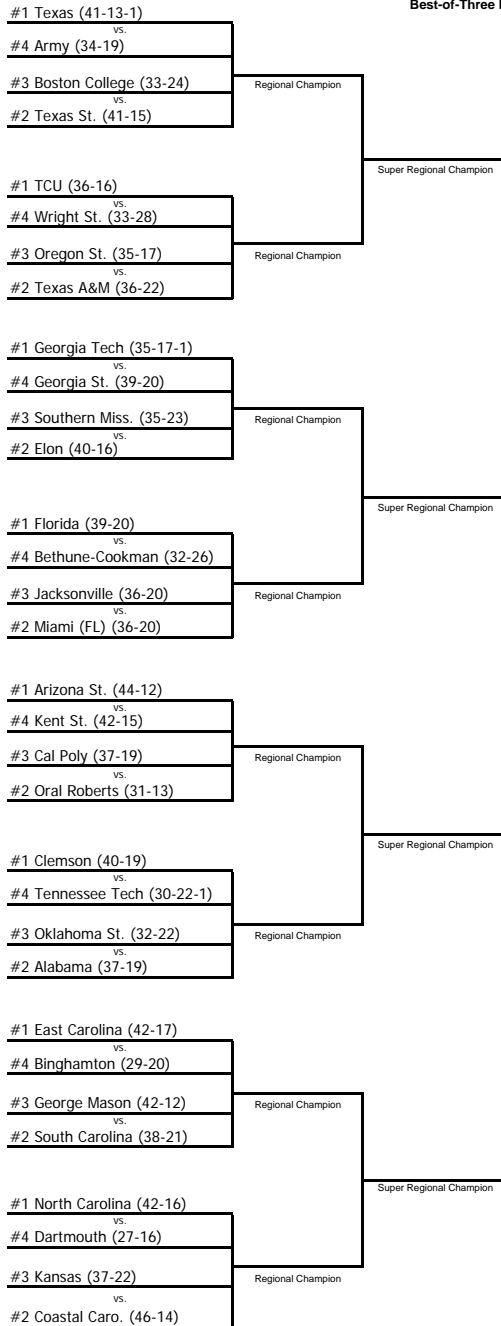

2009 National Collegiate Division I Baseball Championship

Regionals
May 29 - June 1
*Campus or Neutral Sites
Double Elimination
First-Round Pairings

Super Regionals
June 5-7 or June 6-8
*Campus or Neutral Sites
Best-of-Three Games

Men's College World Series (MCWS)
June 13-23/24
Omaha, Nebraska
Double Elimination
First-Round Pairings
Best-of-Three MCWS Finals

Men's College World Series (MCWS)
June 13-23/24
Omaha, Nebraska
Double Elimination
First-Round Pairings
Best-of-Three MCWS Finals

National Top Eight Seeds

1. Texas (41-13-1)
2. Cal St. Fullerton (42-14)
3. LSU (46-16)
4. North Carolina (42-16)
5. Arizona St. (44-12)
6. UC Irvine (43-13)
7. Oklahoma (41-18)
8. Florida (39-20)

ESPN Regional Broadcasts