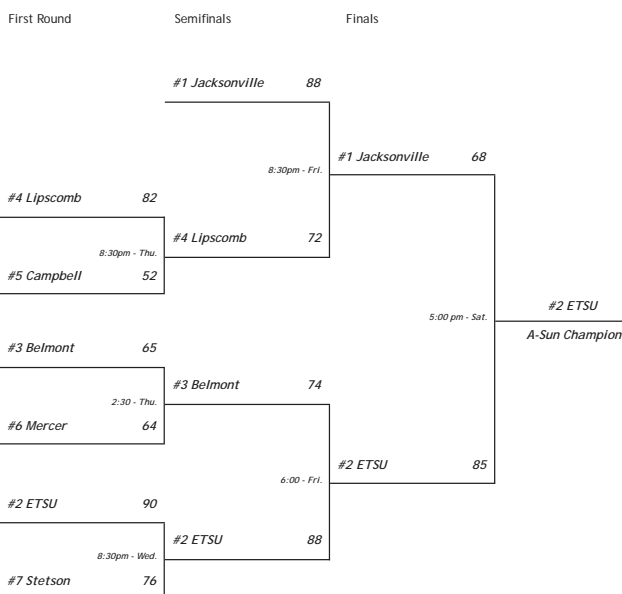

2009 General Shale Brick Atlantic Sun Men's Basketball Championship

Hosted by Lipscomb University
March 4-7 • Allen Arena

All Times Central