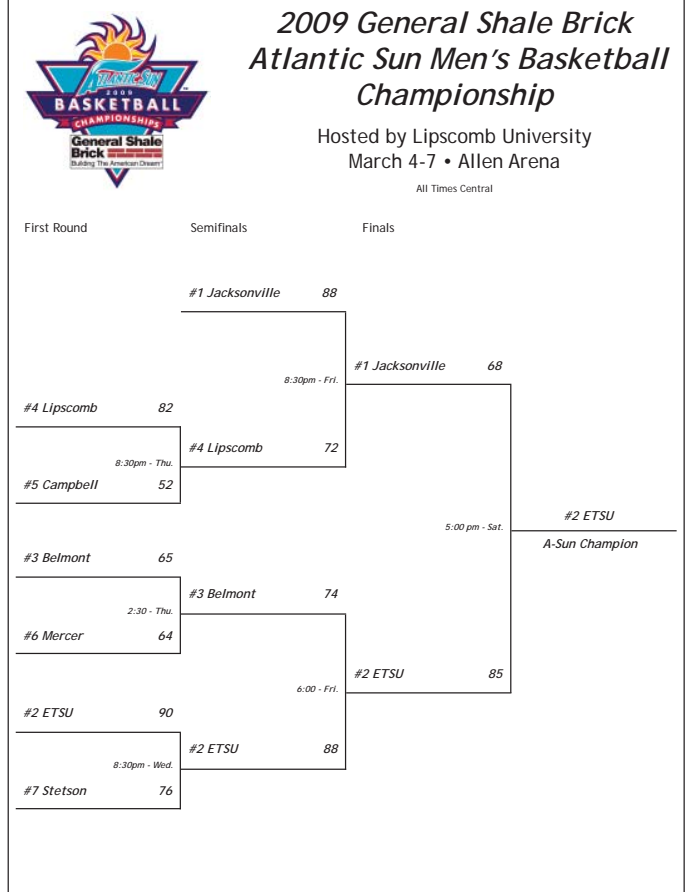

2009 General Shale Brick Atlantic Sun Men's Basketball Championship

Hosted by Lipscomb University
March 4-7 • Allen Arena

All Times Central