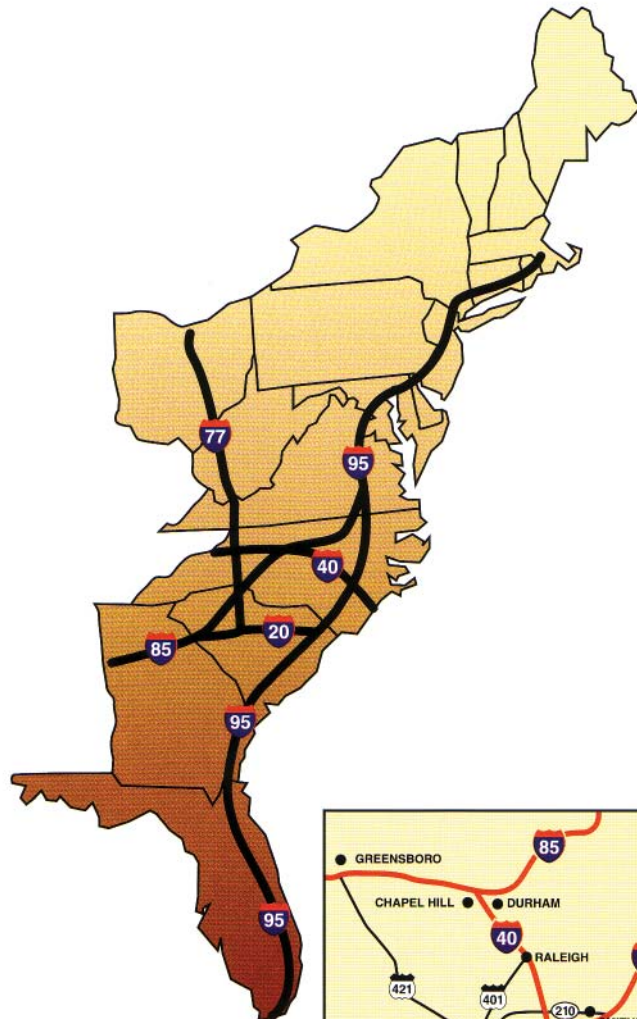

### **By Car (From The North):**

Take exit 79 off of I-95, head west through Benson, follow NC Route 27 west to Campbell University (signs are posted).

### **By Car (From The South):**

Take exit 73 off of I-95 west through Dunn, follow U.S. 421 west to Campbell University. Entrance is on Highway 421 approximately 15 minutes from Dunn (signs are posted).

### **By Car (From The West):**

Choice of U.S. 421 or NC Route 27 through Lillington. Both routes take you to Campbell University (signs are posted).

**By Air:** Flights are offered daily into Raleigh/Durham International and Fayetteville Airports.

**By Bus:** Greyhound offers service to Dunn daily. Shuttle service will be provided to the campus.

**By Train:** Amtrak provides service to Raleigh and Fayetteville.