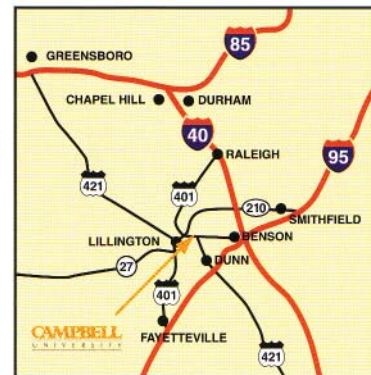

### **By Car (From The North):**

Take exit 79 off of I-95, head west through Benson, follow NC Route 27 west to Campbell University (signs are posted).

### **By Car (From The South):**

Take exit 73 off of I-95 west through Dunn, follow U.S. 421 west to Campbell University. Entrance is on Highway 421 approximately 15 minutes from Dunn (signs are posted).

### **By Car (From The West):**

Choice of U.S. 421 or NC Route 27 through Lillington. Both routes take you to Campbell University (signs are posted).

**By Air:** Flights are offered daily into Raleigh/Durham International and Fayetteville Airports.

**By Bus:** Greyhound offers service to Dunn daily. Shuttle service will be provided to the campus.

**By Train:** Amtrak provides service to Raleigh and Fayetteville.