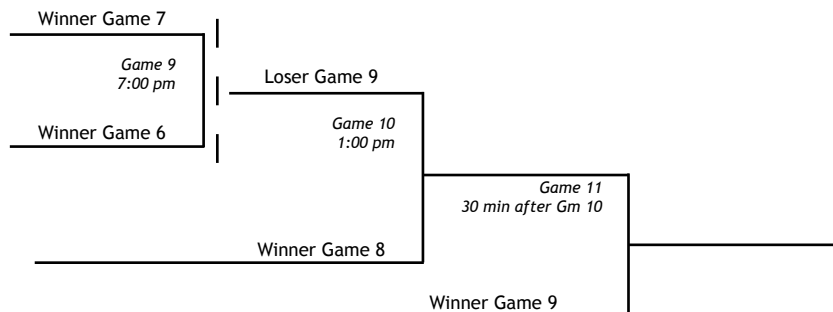

Championship Schedule

Wednesday, May 25

GM1: #1 Stet vs #6 Bel 11:00am
GM2: #2 JU vs #5 ETSU 3:00pm
GM3: #3 KSU vs #4 Mer 7:00pm

Thursday, May 26

GM4: #1 Stet vs #2 ETSU 11:00am
GM5: #3 KSU vs #6 Bel 3:00pm
GM6: #2 JU vs #4 Mer 7:00pm

6

Friday, May 27

GM7: #4 Mer vs #6 Bel 11:00am
GM8: #1 Stet vs #2 JU 3:00pm
GM9: #2 JU vs #4 Mer 7:00pm

Saturday, May 28

GM10: #4 Mer vs #6 Bel 1:00pm