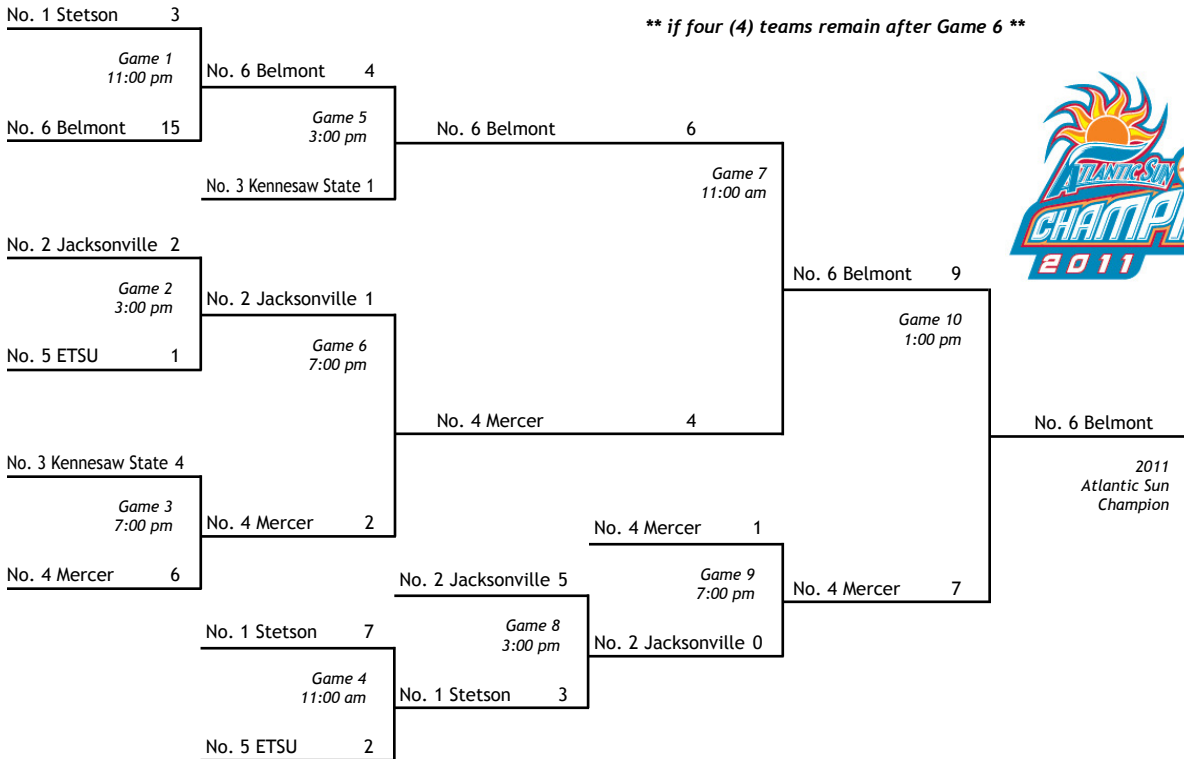

## 2011 Baseball Championship

Lipscomb University • May 25-28 • Dugan Field at Marsh Stadium • Nashville, Tenn.

Day One  
Wed., May 25  
Games 1, 2, 3

Day Two  
Thu., May 26  
Games 4, 5, 6

Day Three  
Fri., May 27  
Games 7, 8, 9

Day Four  
Sat., May 28  
Game 10

**\*\* if five (5) teams remain after Game 6 and two (2) after Game 9 \*\***

**\*\* if five (5) teams remain after Game 6 and three (3) after Game 9 \*\***

#### Wednesday, May 25

GM1: #1 Stet vs #6 Bel 11:00am  
 GM2: #2 JU vs #5 ETSU 3:00pm  
 GM3: #3 KSU vs #4 Mer 7:00pm

#### Thursday, May 26

GM4: #1 Stet vs #2 ETSU 11:00am  
 GM5: #3 KSU vs #6 Bel 3:00pm  
 GM6: #2 JU vs #4 Mer 7:00pm

6