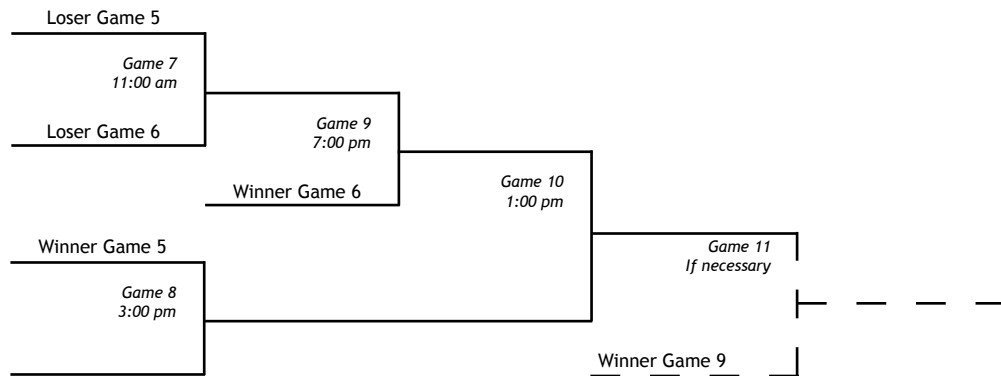

** if five (5) teams remain after Game 6 and two (2) after Game 9 **

** if five (5) teams remain after Game 6 and three (3) after Game 9 **