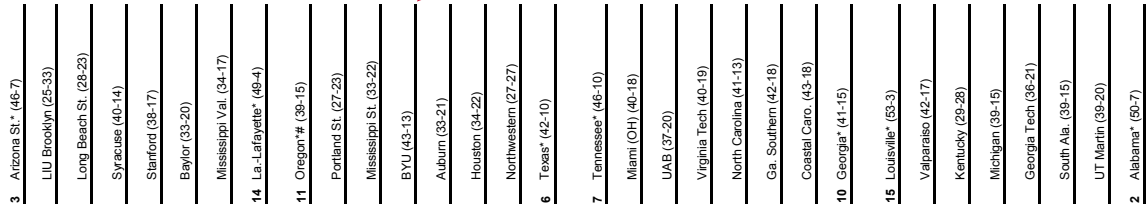

2012 NCAA Division I
SOFTBALL CHAMPIONSHIP

REGIONALS
May 18-20

SUPER REGIONALS
May 24-27

SUPER REGIONALS
May 24-27

REGIONALS
May 18-20

Women's College World Series Teams

1. 1 _____
2. 2 _____
3. 3 _____
4. 4 _____
5. 5 _____
6. 6 _____
7. 7 _____
8. 8 _____

Tucson Regional (hosted by 13 Arizona)
Friday, May 18
Game 1 - 5:30 p.m. (ESPN/ESPN3)
Game 2 - 8 p.m. (ESPN/ESPN3)
Saturday, May 19
Game 3 - 6 p.m. (ESPN/ESPN3)
Game 4 - 8:30 p.m. (ESPN/ESPN3)
Sunday, May 20
Game 5 - 11 p.m. (ESPN/ESPN3)
Game 6 - 5:30 p.m. (ESPN/ESPN3)
Game 7 (if nec.) - 8 p.m. (ESPN/ESPN3)
Games times listed in Eastern (all live).

Louisville Regional (hosted by 15 Louisville)
Friday, May 18
Game 1 - 4:30 p.m. (ESPN/ESPN3)
Game 2 - 7 p.m. (ESPN/ESPN3)
Saturday, May 19
Game 3 - 1 p.m. (ESPN/ESPN3)
Game 4 - 3:30 p.m. (ESPN/ESPN3)
Sunday, May 20
Game 5 - 6 p.m. (ESPN/ESPN3)
Game 6 - 1 p.m. (ESPN/ESPN3)
Game 7 (if nec.) - 3:30 p.m. (ESPN/ESPN3)
Games times listed in Eastern (all live).

College Station Regional (hosted by 8 Texas A&M)
Friday, May 18: Game 1 - 5 p.m.; Game 2 - 8 p.m.
Saturday, May 19: Game 3 - 2 p.m.; Game 4 - 5 p.m.; Game 5 - 8 p.m.
Sunday, May 20: Game 6 - 2 p.m.; Game 7 (if nec.) - 4:30 p.m.
Games times listed in Eastern (all live) and on ESPN3.

2012 A-Sun Championship Results

Saturday, May 12 **Time**
#1 FGCU 8, #2 Kennesaw State 0 Final - 6 inn.

Friday, May 11 **Time**
#1 FGCU 3, #6 Stetson 0 Final
#2 Kennesaw State 9, #4 Lipscomb 2 Final
#2 Kennesaw State 2, #6 Stetson 0 Final

Thursday, May 10 **Time**
#6 Stetson 7, #2 Kennesaw State 2 Final
#1 FGCU 8, #5 Jacksonville 4 Final - 8 inn.
#4 Lipscomb 8, #3 USC Upstate 3 Final
#2 Kennesaw State 2, #5 Jacksonville 1 Final

Wednesday, May 9 **Time**
#5 Jacksonville 2, #4 Lipscomb 1 Final
#6 Stetson 1, #3 USC Upstate 0 Final