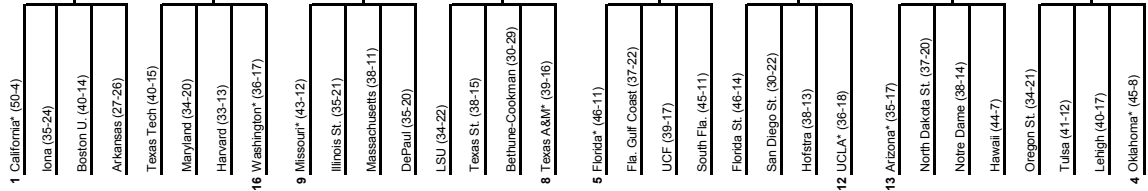

2012 NCAA Division I
SOFTBALL CHAMPIONSHIP

REGIONALS
May 18-20

SUPER REGIONALS
May 24-27

SUPER REGIONALS
May 24-27

REGIONALS
May 18-20

Women's College World Series Teams

1. 1 _____
2. 2 _____
3. 3 _____
4. 4 _____
5. 5 _____
6. 6 _____
7. 7 _____
8. 8 _____

Tucson Regional (hosted by 13 Arizona)
Friday, May 18
Game 1 - 5:30 p.m. (ESPN/ESPN3)
Game 2 - 8 p.m. (ESPN/ESPN3)
Saturday, May 19
Game 3 - 6 p.m. (ESPN/ESPN3)
Game 4 - 8:30 p.m. (ESPN/ESPN3)
Sunday, May 20
Game 5 - 11 p.m. (ESPN/ESPN3)
Game 6 - 5:30 p.m. (ESPN/ESPN3)
Game 7 (if nec.) - 8 p.m. (ESPN/ESPN3)
Games times listed in Eastern (all live).

Louisville Regional (hosted by 15 Louisville)
Friday, May 18
Game 1 - 4:30 p.m. (ESPN/ESPN3)
Game 2 - 7 p.m. (ESPN/ESPN3)
Saturday, May 19
Game 3 - 1 p.m. (ESPN/ESPN3)
Game 4 - 3:30 p.m. (ESPN/ESPN3)
Sunday, May 20
Game 5 - 6 p.m. (ESPN/ESPN3)
Game 6 - 1 p.m. (ESPN/ESPN3)
Game 7 (if nec.) - 3:30 p.m. (ESPN/ESPN3)
Games times listed in Eastern (all live).

College Station Regional (hosted by 8 Texas A&M)
Friday, May 18: Game 1 - 5 p.m.; Game 2 - 8 p.m.
Saturday, May 19: Game 3 - 2 p.m.; Game 4 - 5 p.m.; Game 5 - 8 p.m.
Sunday, May 20: Game 6 - 2 p.m.; Game 7 (if nec.) - 4:30 p.m.
Games times listed in Eastern (all live) and on ESPN3.

2012 A-Sun Championship Results

Saturday, May 12 **Time**
#1 FGCU 8, #2 Kennesaw State 0 Final - 6 inn.

Friday, May 11 **Time**
#1 FGCU 3, #6 Stetson 0 Final
#2 Kennesaw State 9, #4 Lipscomb 2 Final
#2 Kennesaw State 2, #6 Stetson 0 Final

Thursday, May 10 **Time**
#6 Stetson 7, #2 Kennesaw State 2 Final
#1 FGCU 8, #5 Jacksonville 4 Final - 8 inn.
#4 Lipscomb 8, #3 USC Upstate 3 Final
#2 Kennesaw State 2, #5 Jacksonville 1 Final

Wednesday, May 9 **Time**
#5 Jacksonville 2, #4 Lipscomb 1 Final
#6 Stetson 1, #3 USC Upstate 0 Final